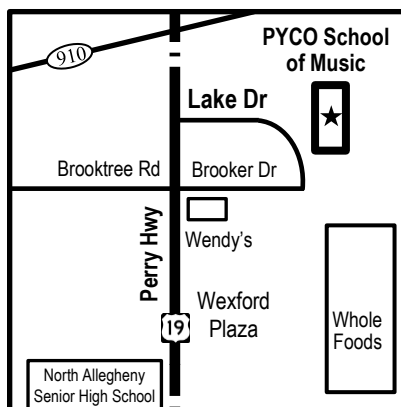

PYCO *School of Music* & Music Store - Wexford

CLASSES:

Private Lessons for all Instruments and Voice, Early Childhood Music, Music Theory, Royal Conservatory Programs

ENSEMBLES:

Symphony Orchestra, Chamber Strings, Junior Strings, Wind Ensemble, Chamber Woodwinds, Chamber Brass, Youth Choir, Jazz, Rock and Fiddle Groups

**150 Lake Drive
Wexford, PA**

Adjacent to Wexford Plaza,
Near Whole Foods

PYCOSOM.COM
724-934-PLAY (7529)
INFO@PYCOSOM.COM

Store Hours:

MON	12 pm - 9 pm
TUE	12 pm - 9 pm
WED	12 pm - 9 pm
THU	12 pm - 9 pm
FRI	12 pm - 7 pm
SAT	9 am - 3 pm
SUN	1 pm - 6 pm